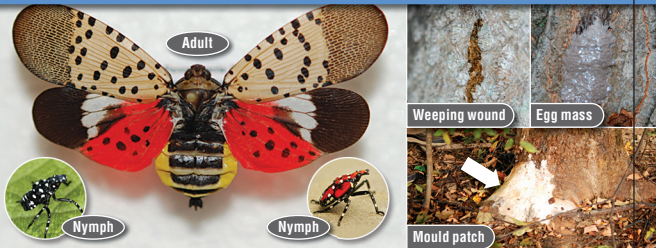

Canadian Food
Inspection Agency

Agence canadienne
d'inspection des aliments

Canada

SPOTTED LANTERNFLY

HOSTS

- GRAPE
- TREE-OF-HEAVEN
- WILLOW
- APPLE
- PINE
- STONE FRUIT

ACTUAL SIZE

BODY LENGTH
20 mm – 26 mm

For suspect specimens, visit www.inspection.gc.ca/pests

Does not occur
in Canada

Canadian Food
Inspection Agency

Agence canadienne
d'inspection des aliments

Canada

SPOTTED LANTERNFLY (*Lycorma delicatula*)